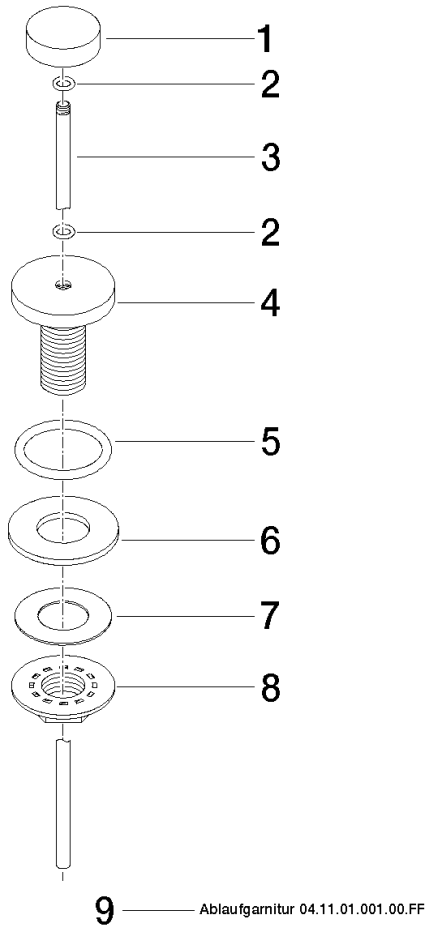

Basin Waste with knob for deck mounting 1 1/4" - Matte White

IMO

10 200 970

Fits: IMO, LULU, MADISON, MEM, TARA, CL.1, LISSÉ, VAIA, META, CYO

	Matte White	10 200 970-10
	Chrome	10 200 970-00
	Brushed Platinum	10 200 970-06
	Platinum	10 200 970-08
	Durabrand (23kt Gold)	10 200 970-09
	Dark Chrome	10 200 970-19
	Light Gold	10 200 970-26
	Brushed Light Gold	10 200 970-27
	Brushed Durabrand (23kt Gold)	10 200 970-28
	Matte Black	10 200 970-33
	Brushed Bronze	10 200 970-42
	Brushed Champagne (22kt Gold)	10 200 970-46
	Champagne (22kt Gold)	10 200 970-47
	Brushed Chrome	10 200 970-93
	Brushed Dark Platinum	10 200 970-99

Basin Waste with knob for deck mounting 1 1/4" - Matte White

IMO

10 200 970

Only suitable for basins with an overflow.

10 200 970

10 200 970

Parts for other finishes can be found here: [Chrome](#)

Spare parts list

No.	Item Number	Name	Quantity used	Delivery time
1	09 21 33 001-10	handle	1	60
2	09 14 10 007 90	seal	2	2
3	09 31 09 004-10	pull-rod	1	60
4	09 18 40 022-10	sleeve	1	60
5	09 14 10 095 90	seal	1	2
6	09 14 05 012 90	seal	1	2
7	09 14 40 001 90	seal	1	60
8	09 23 10 010 90	nut	1	2
9	90 11 01 001 00-10	pop-up waste	1	60